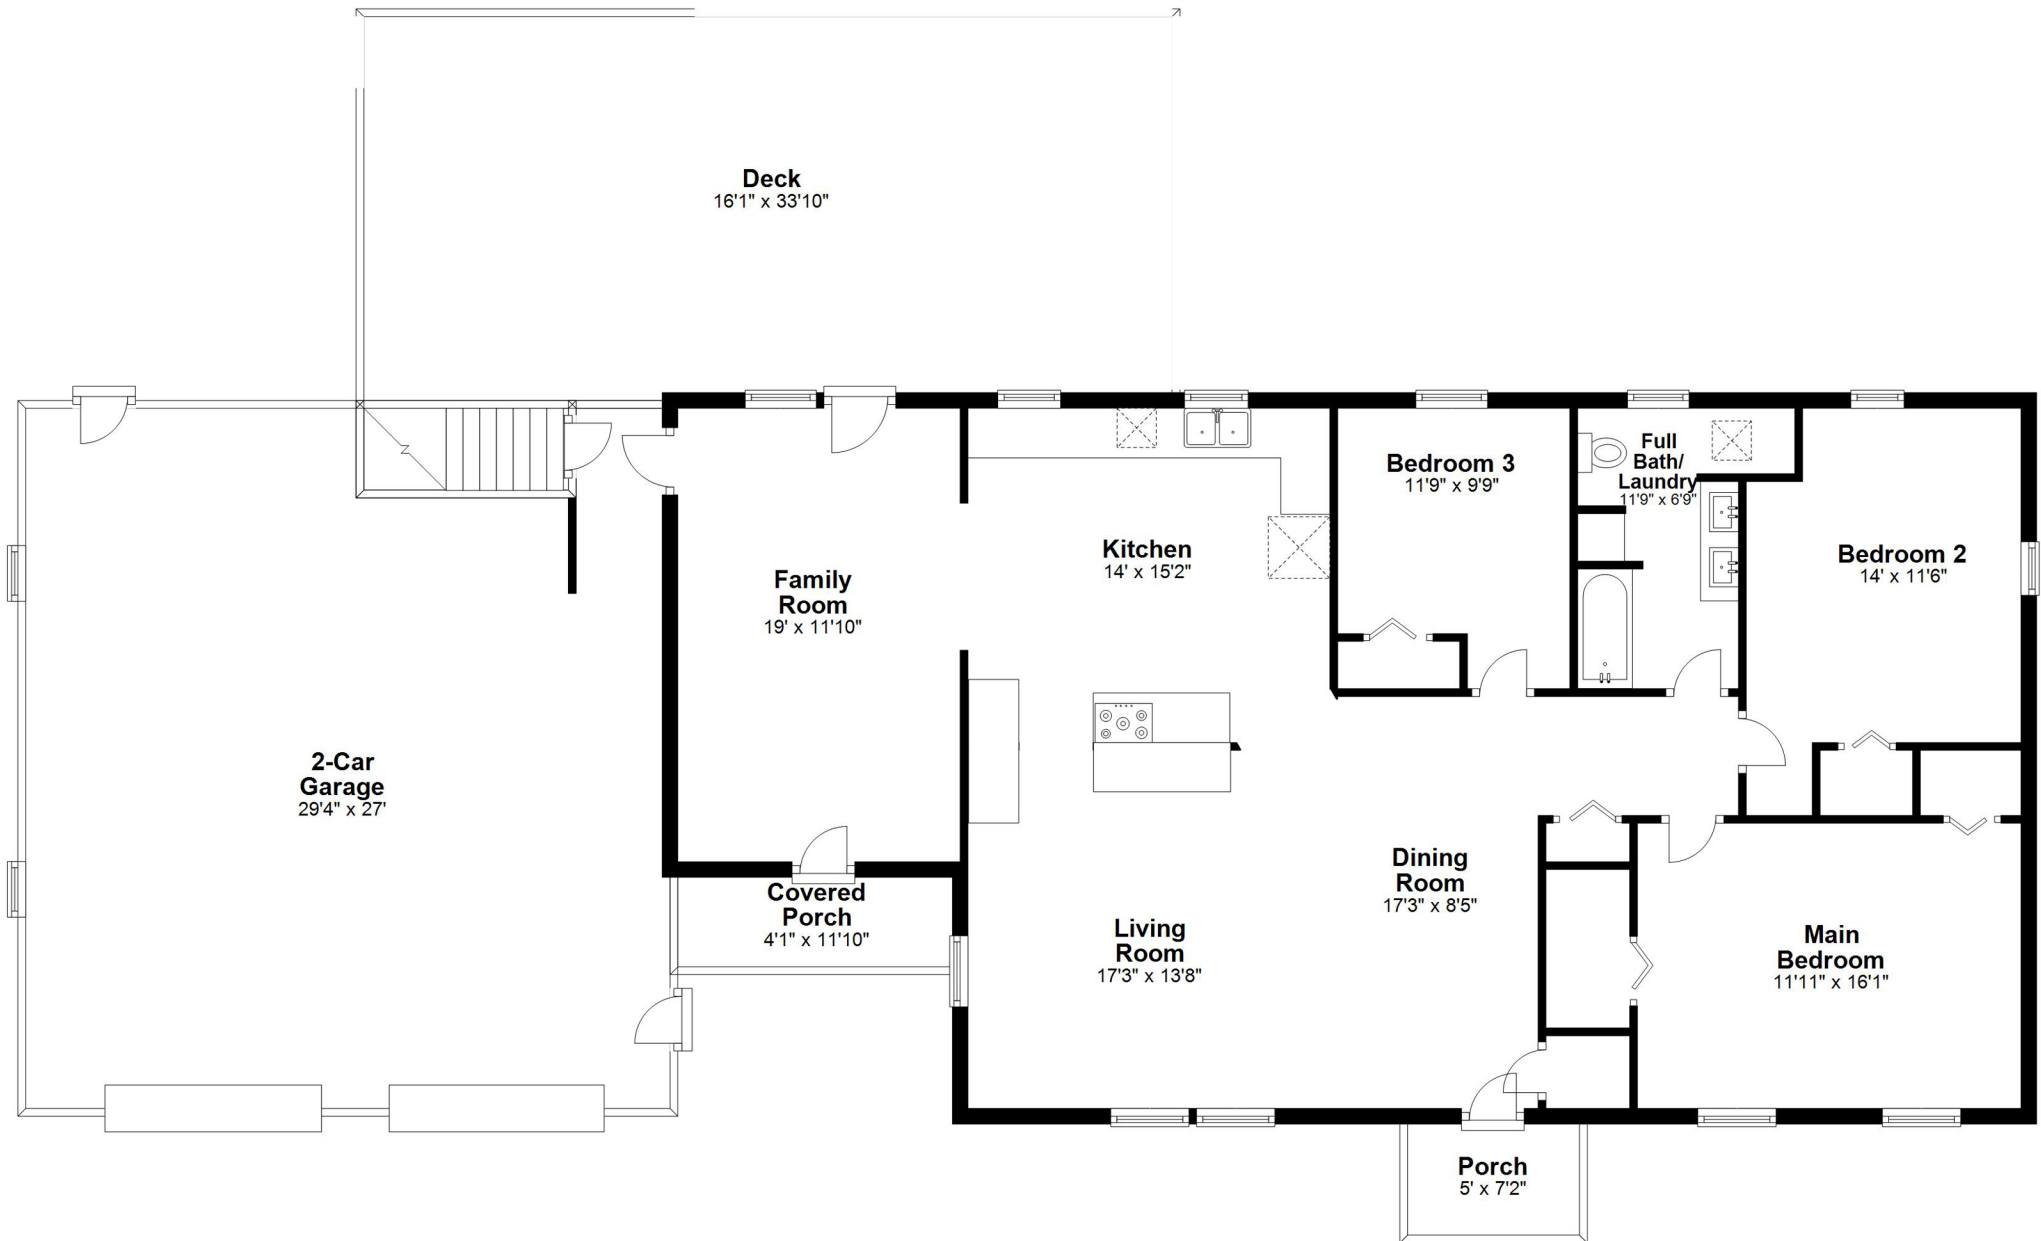

816 Patriots Road, Templeton, MA

First Floor
Approx. 1525.7 sq. feet

Room sizes and square footage estimates are approximate.

816 Patriots Road, Templeton, MA

Second Floor

Approx. 658.2 sq. feet

816 Patriots Road, Templeton, MA

Basement
Approx. 0.0 sq. feet

Room sizes and square footage estimates are approximate.