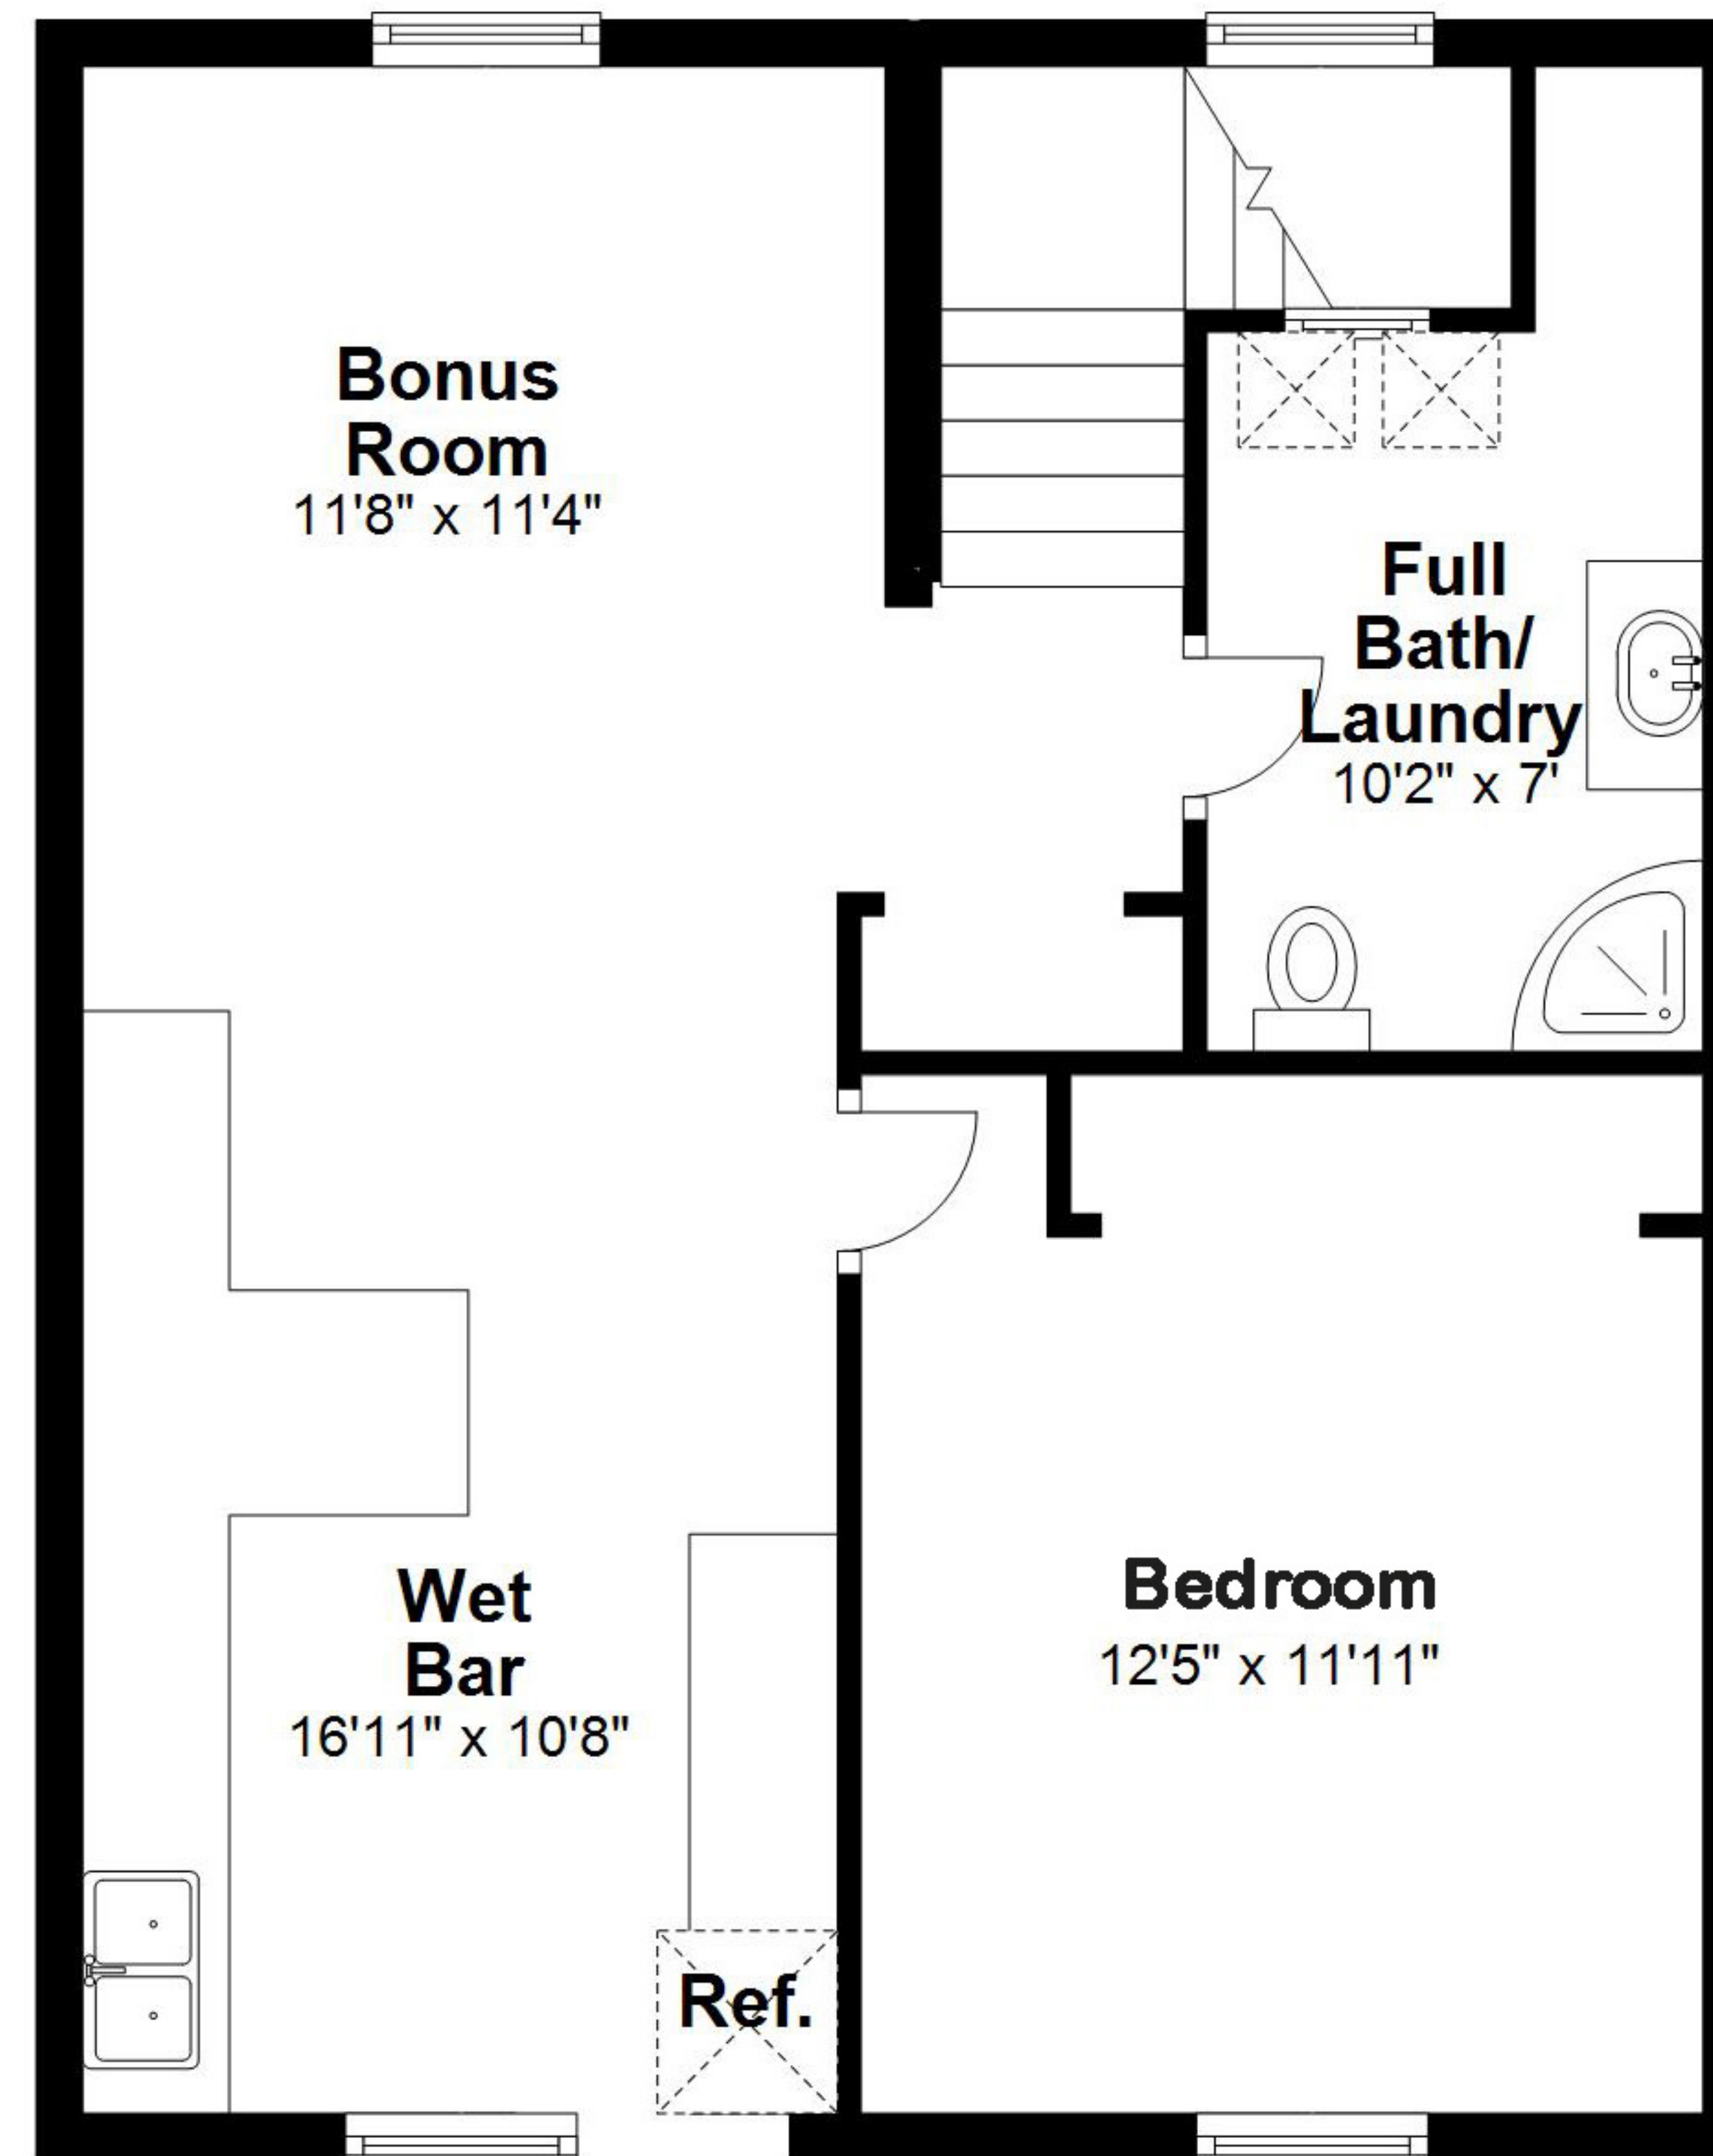

816 Patriots Road, Templeton, MA

First Floor
Approx. 1525.7 sq. feet

Room sizes and square footage estimates are approximate.

816 Patriots Road, Templeton, MA

Second Floor

Approx. 658.2 sq. feet

816 Patriots Road, Templeton, MA

Basement
Approx. 0.0 sq. feet

Room sizes and square footage estimates are approximate.