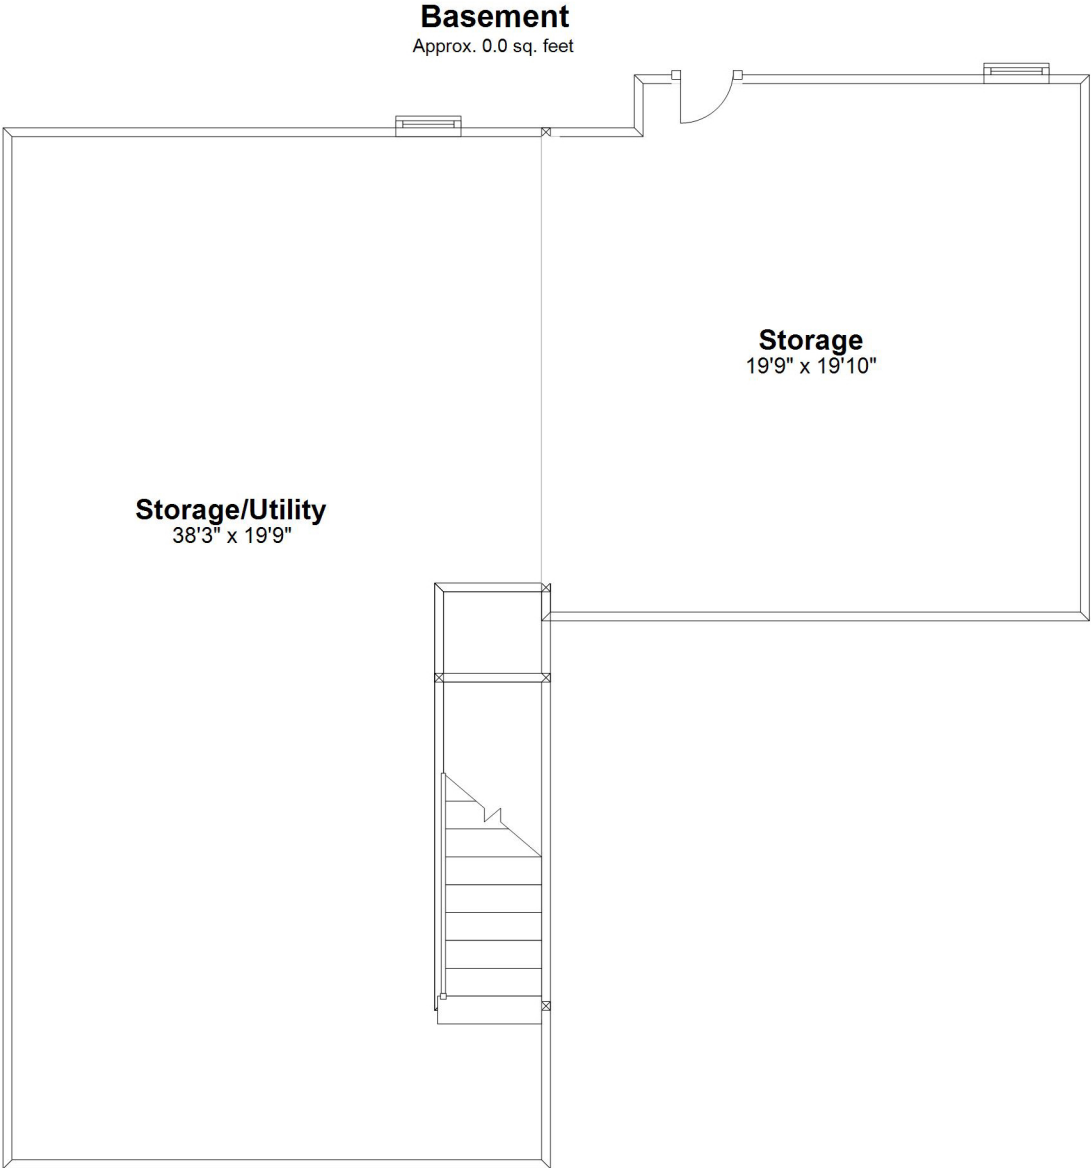

22 Blackhawk Circle, Unit 22, Dracut, MA

Room sizes and square footage estimates are approximate.

22 Blackhawk Circle, Unit 22, Dracut, MA

Second Floor

Approx. 711.3 sq. feet

Room sizes and square footage estimates are approximate.

22 Blackhawk Circle, Unit 22, Dracut, MA

Room sizes and square footage estimates are approximate.