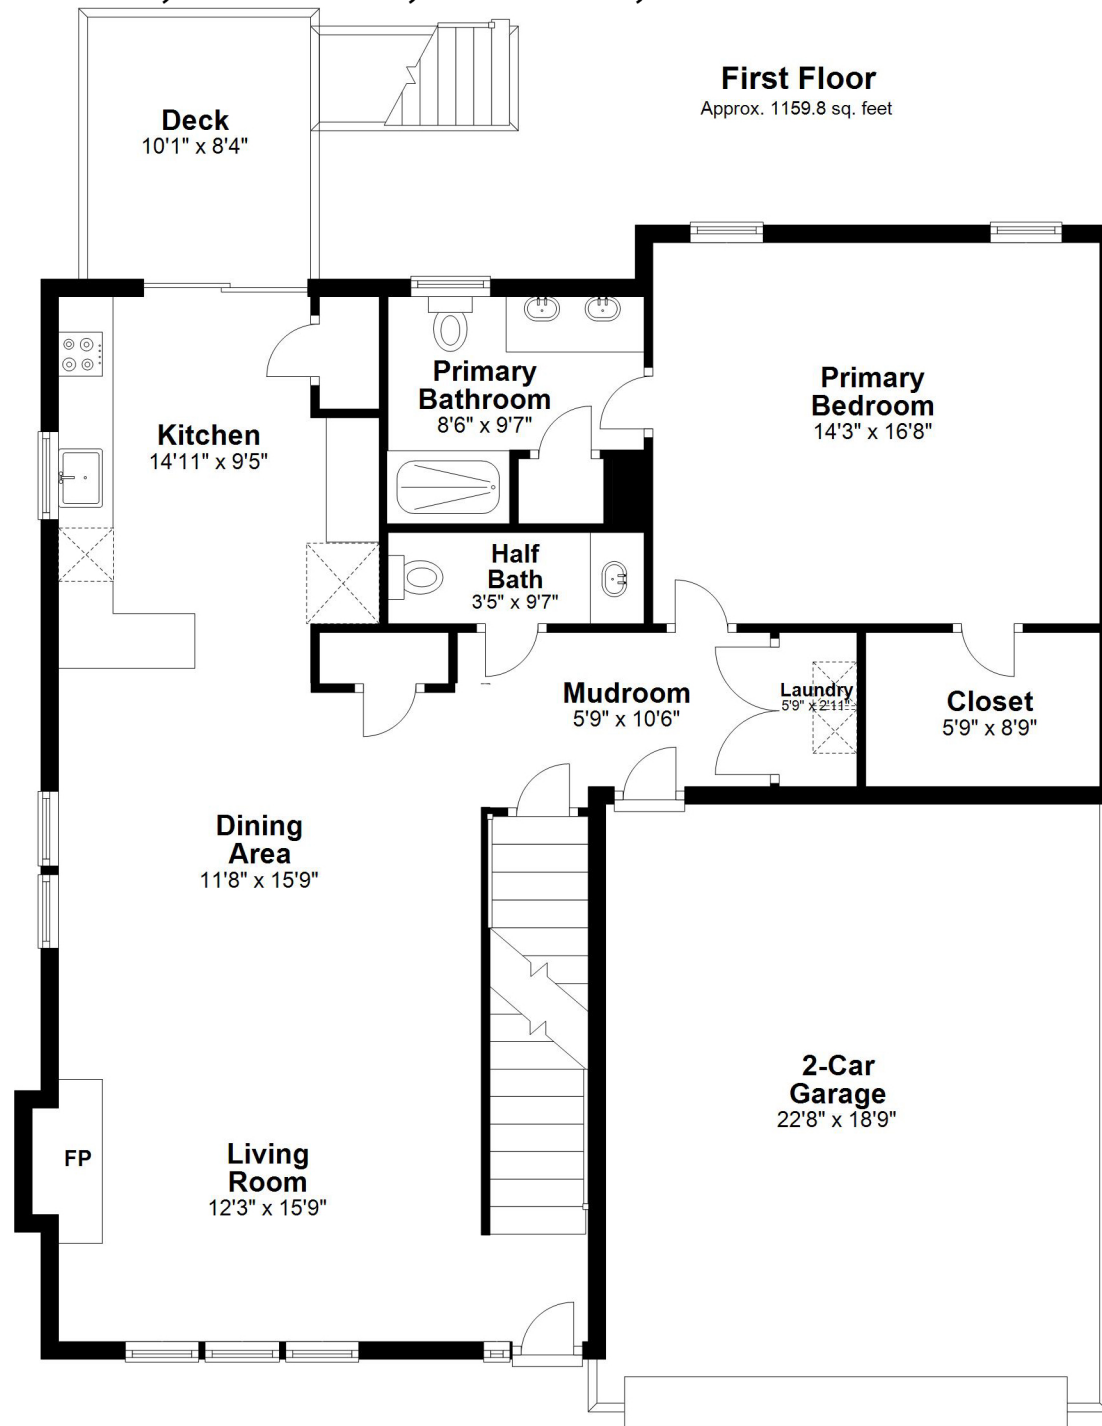

22 Blackhawk Circle, Unit 22, Dracut, MA

Room sizes and square footage estimates are approximate.

22 Blackhawk Circle, Unit 22, Dracut, MA

Second Floor

Approx. 711.3 sq. feet

Room sizes and square footage estimates are approximate.

22 Blackhawk Circle, Unit 22, Dracut, MA

Room sizes and square footage estimates are approximate.