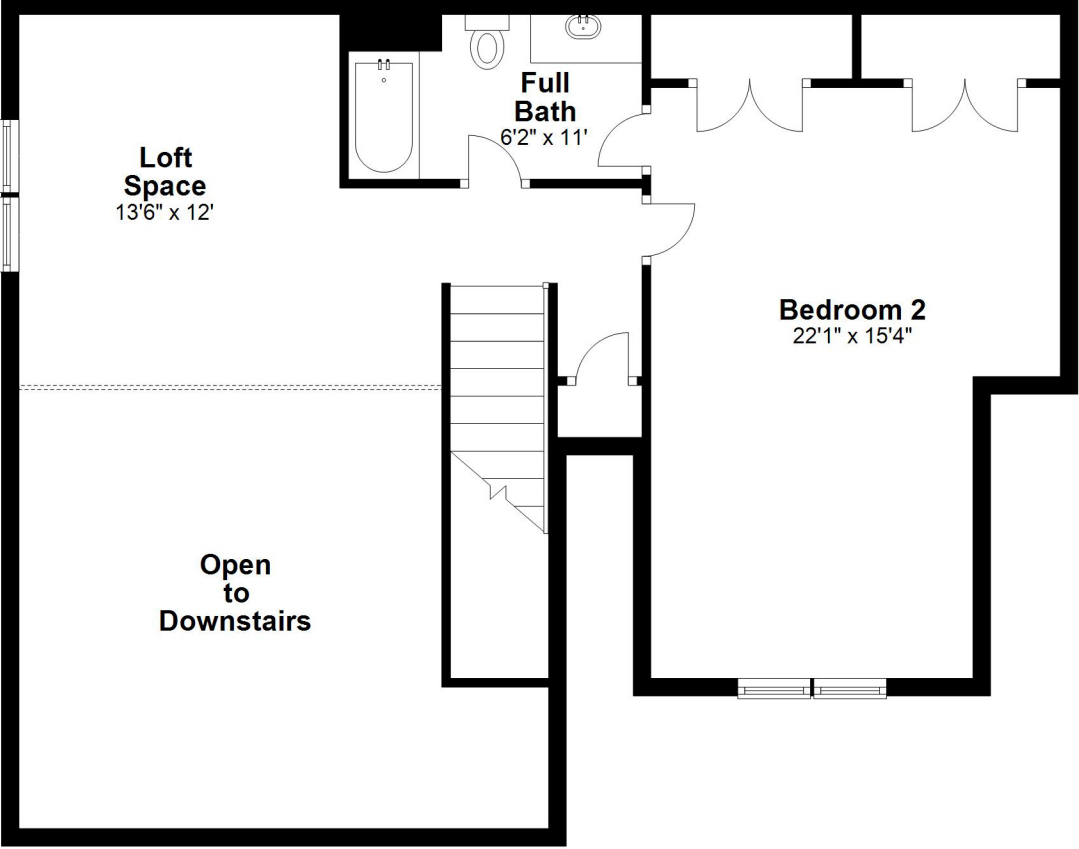

22 Blackhawk Circle, Unit 22, Dracut, MA

Room sizes and square footage estimates are approximate.

22 Blackhawk Circle, Unit 22, Dracut, MA

Second Floor

Approx. 711.3 sq. feet

Room sizes and square footage estimates are approximate.

22 Blackhawk Circle, Unit 22, Dracut, MA

Room sizes and square footage estimates are approximate.