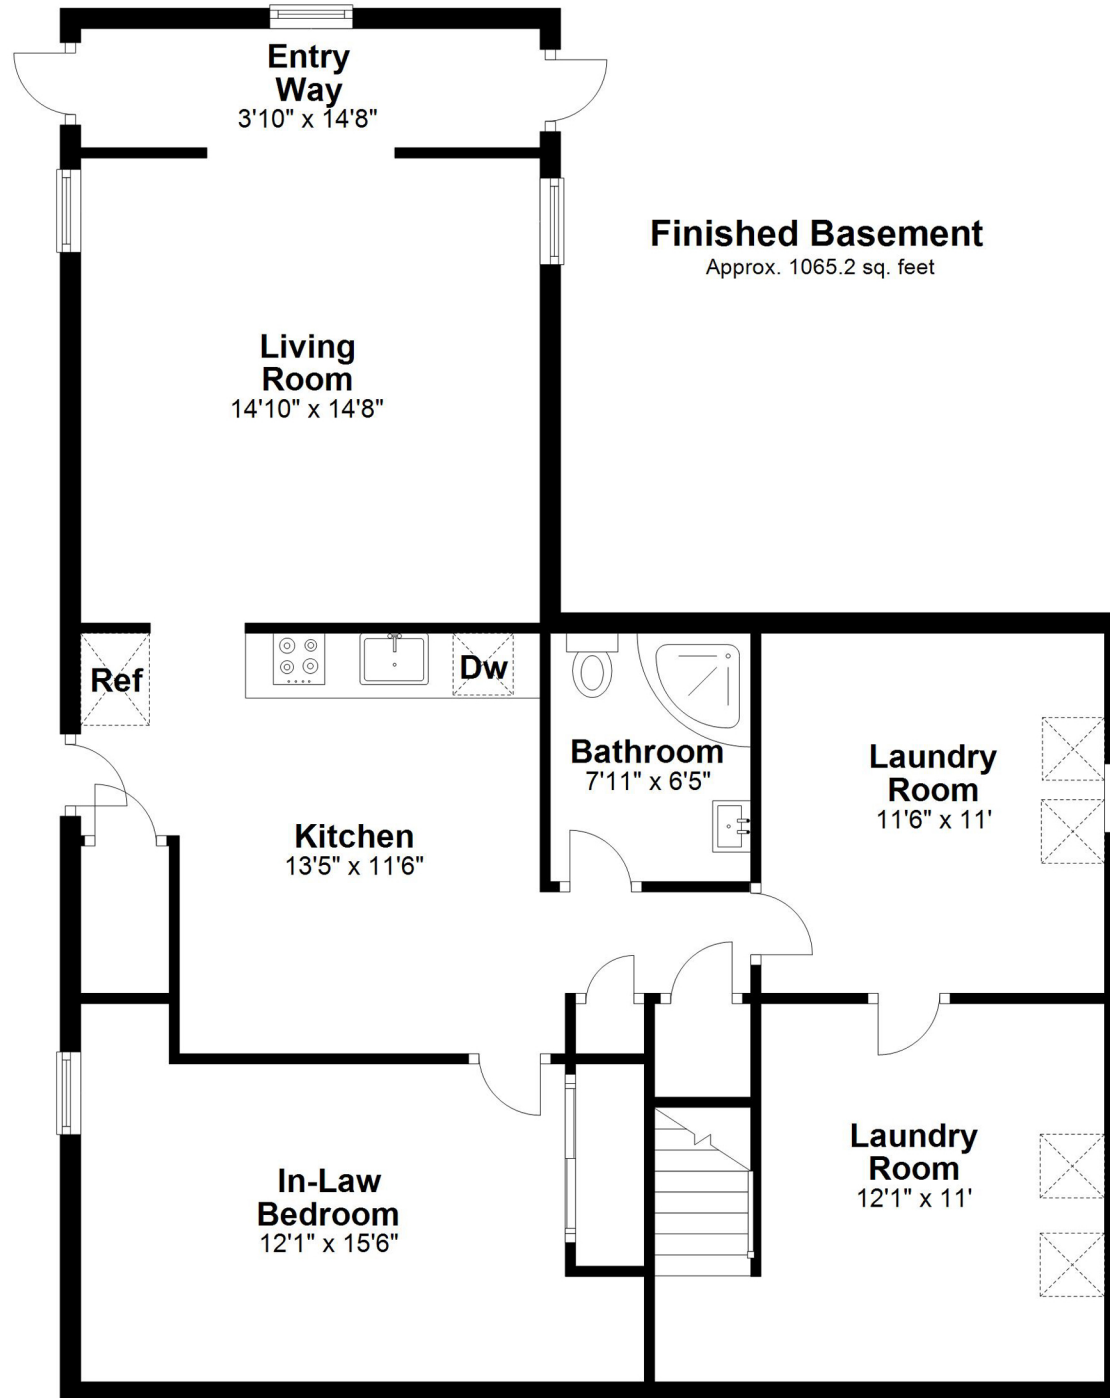

29 Upland Road, Burlington, MA

Room sizes and square footage estimates are approximate.

29 Upland Road, Burlington, MA

Second Floor

Approx. 1458.0 sq. feet

Room sizes and square footage estimates are approximate.

29 Upland Road, Burlington, MA

Room sizes and square footage estimates are approximate.