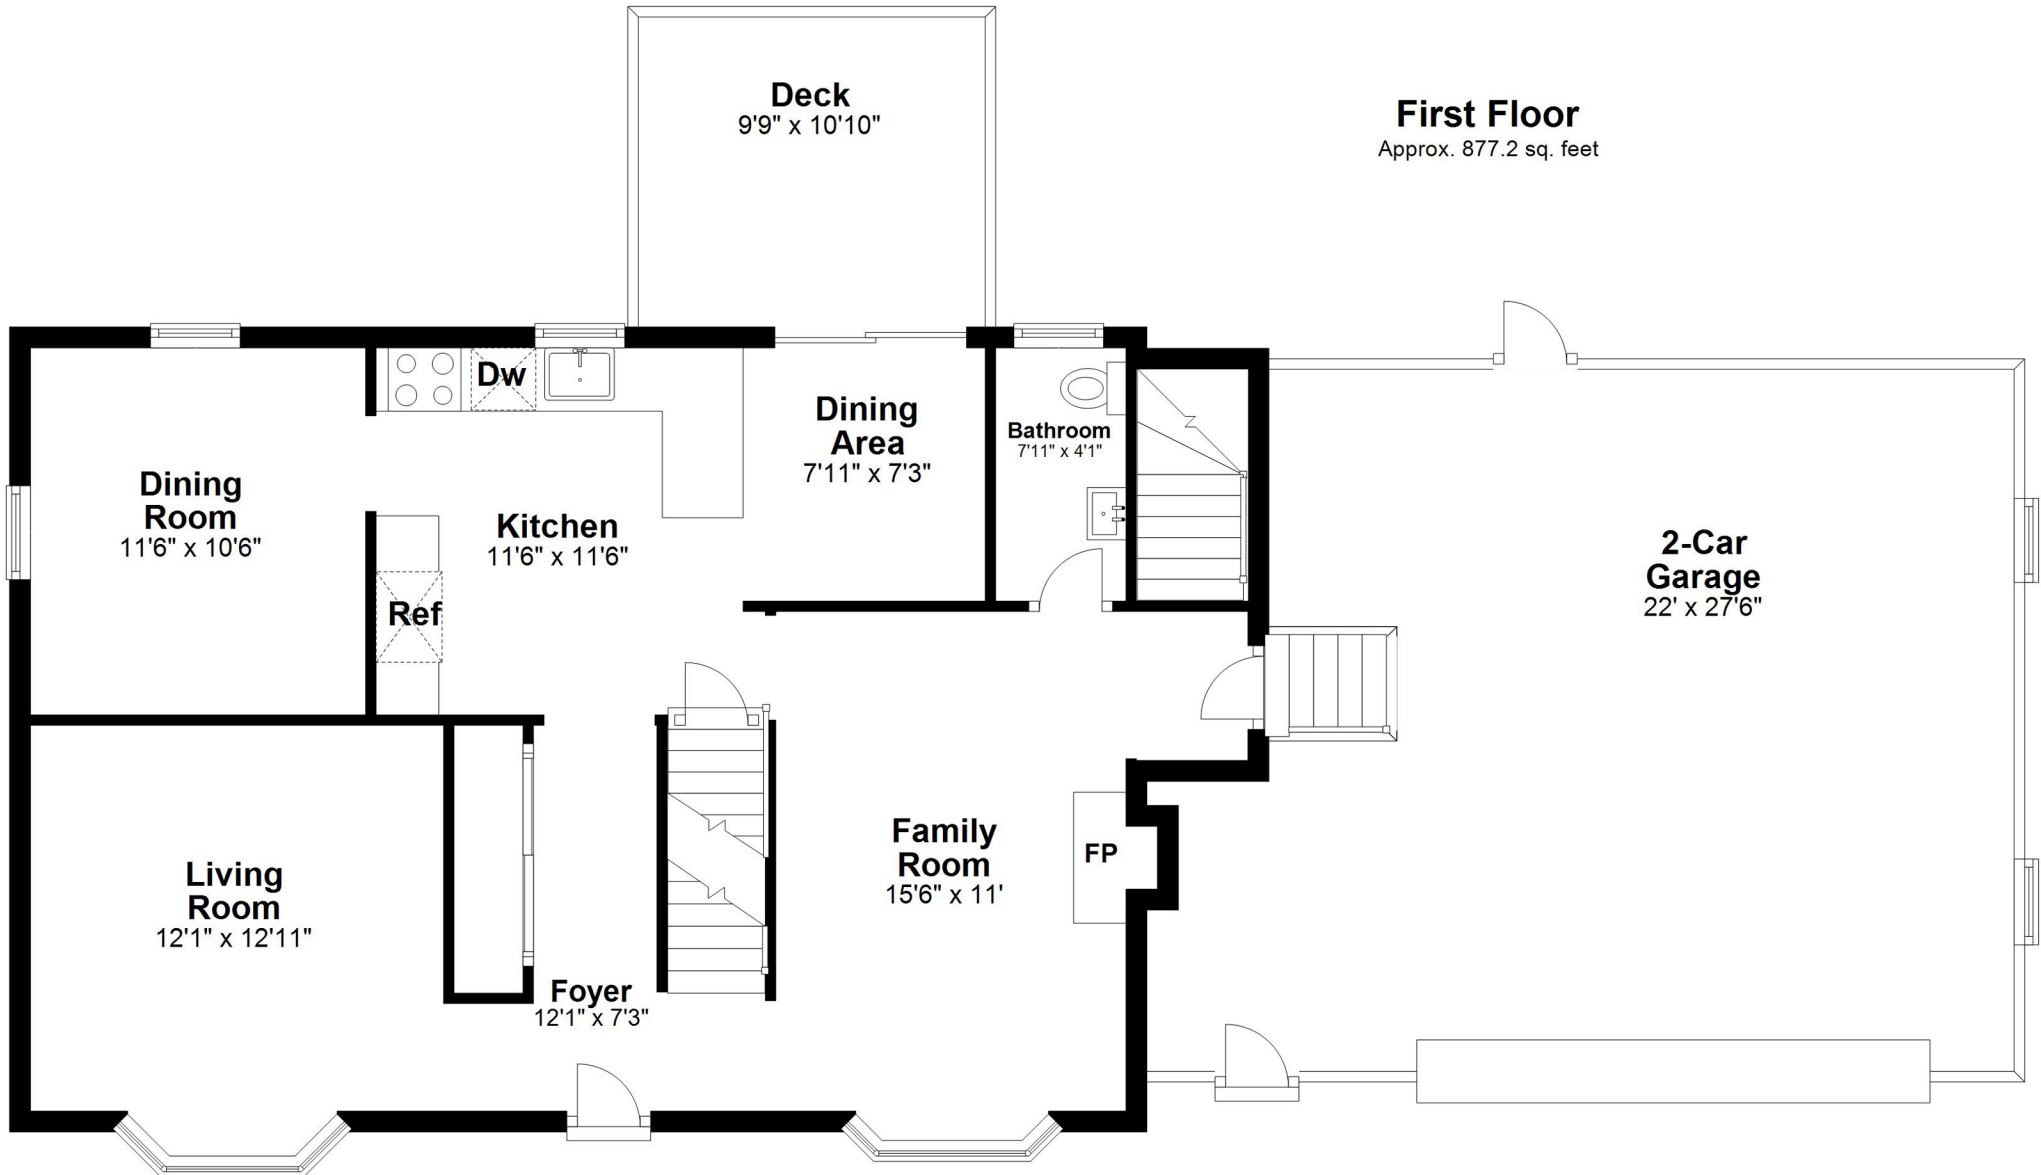

29 Upland Road, Burlington, MA

Room sizes and square footage estimates are approximate.

29 Upland Road, Burlington, MA

Second Floor

Approx. 1458.0 sq. feet

Room sizes and square footage estimates are approximate.

29 Upland Road, Burlington, MA

Room sizes and square footage estimates are approximate.