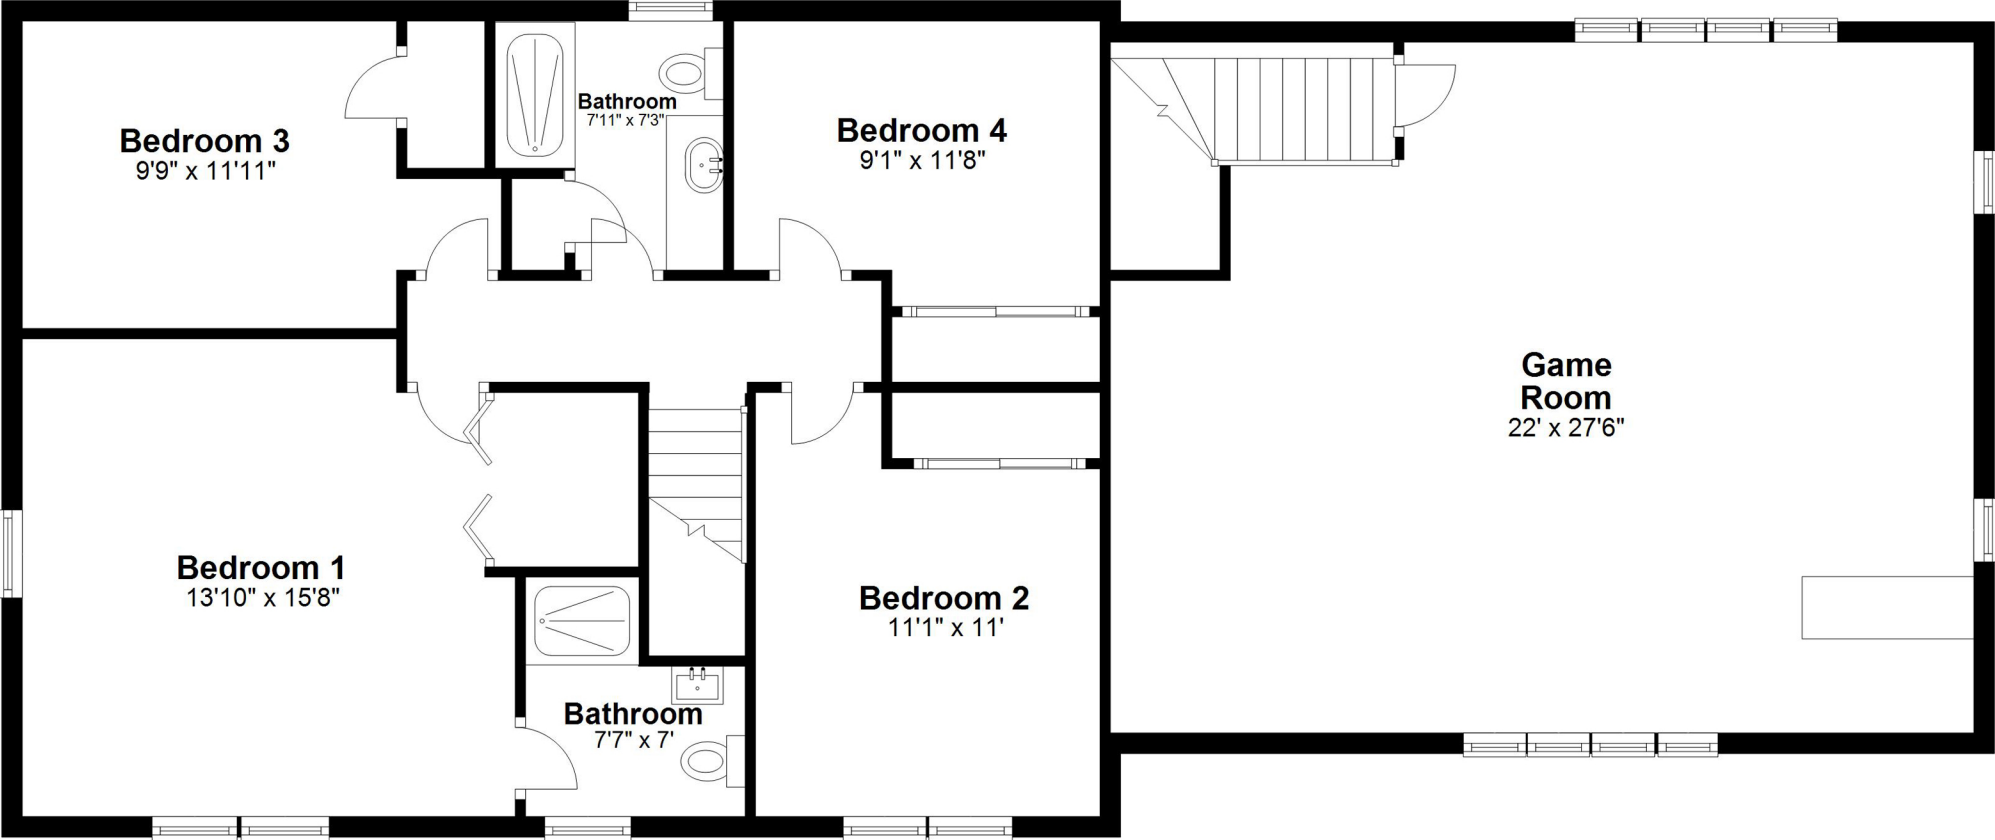

29 Upland Road, Burlington, MA

Room sizes and square footage estimates are approximate.

29 Upland Road, Burlington, MA

Second Floor

Approx. 1458.0 sq. feet

Room sizes and square footage estimates are approximate.

29 Upland Road, Burlington, MA

Room sizes and square footage estimates are approximate.